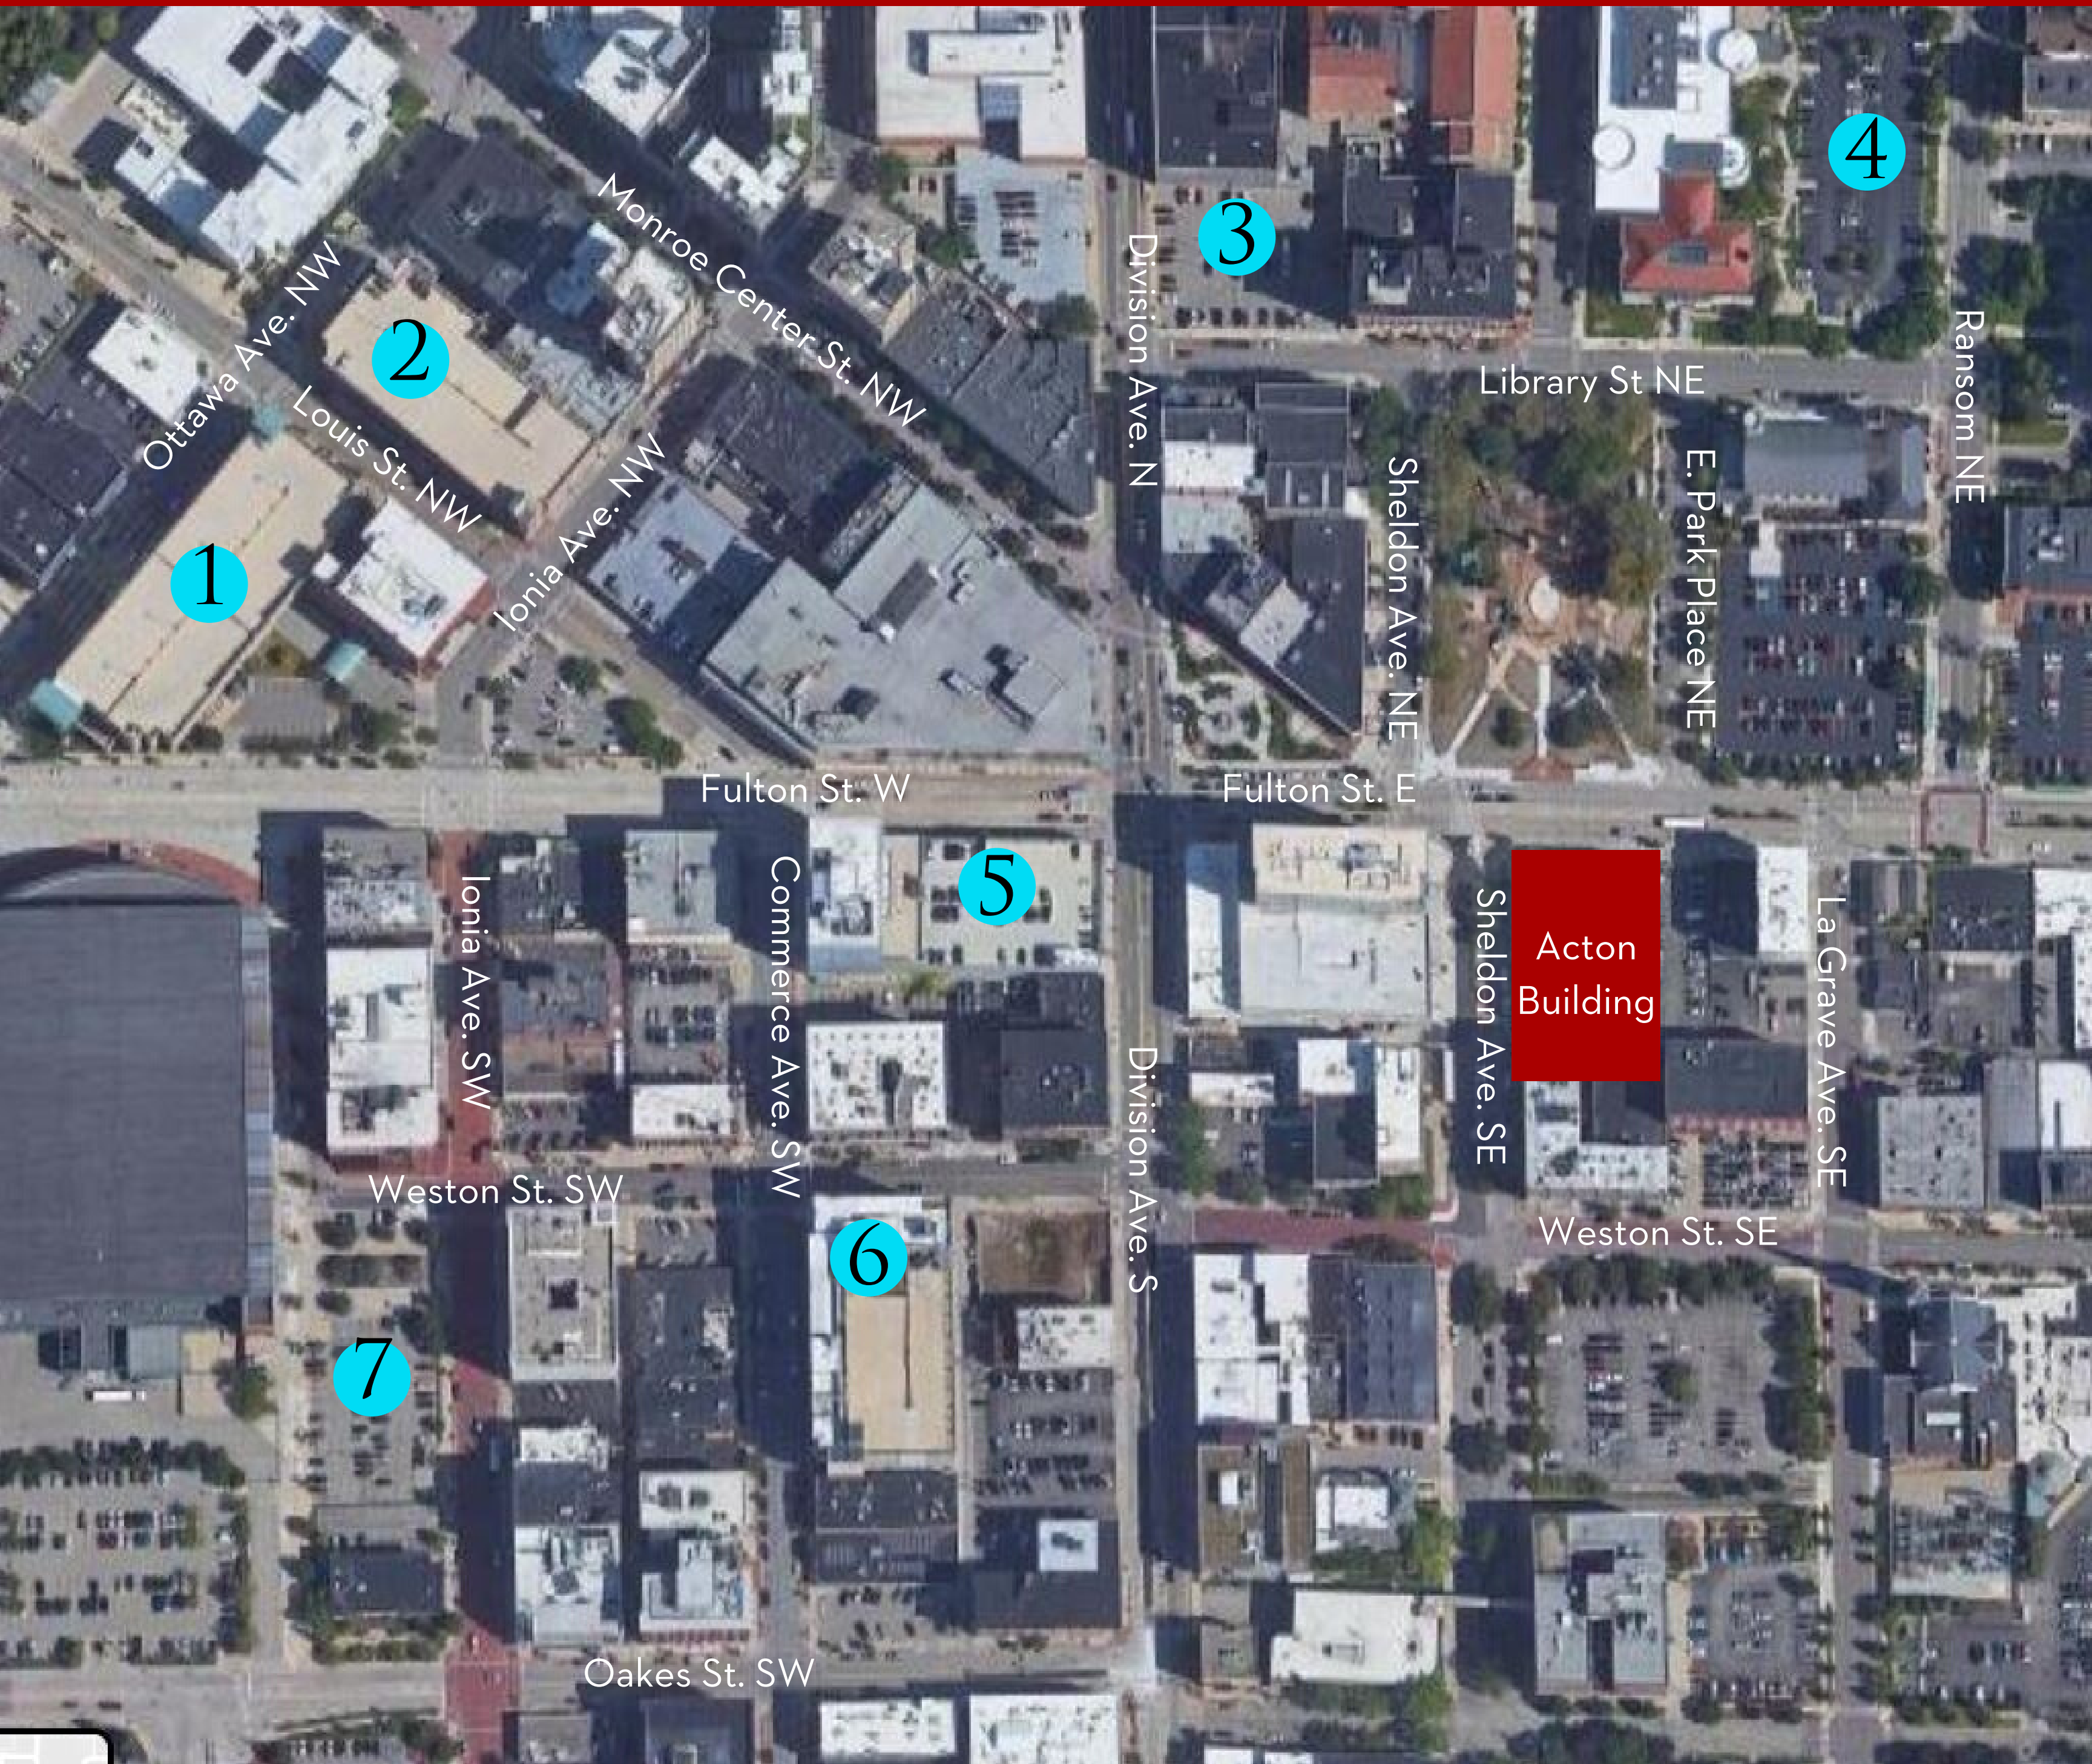

PARKING MAP

1. Ottawa Fulton (\$2.50/hr, daily max \$20)
2. Monroe Center (\$2.50/hr, daily max \$20)
3. Library and Division (\$5/hr, daily max \$19)
4. Public Library Lot (\$2.20/hr, daily max \$9.50)
5. The Gallery on Fulton (\$2/hr, daily max \$15)
6. Weston Commerce Ramp (\$2/hr, daily max \$15)
7. Area 3 (daily rate \$10)

Metered street parking is also available. It can be paid in coins or by downloading the Motu parking app (iOS or Android).